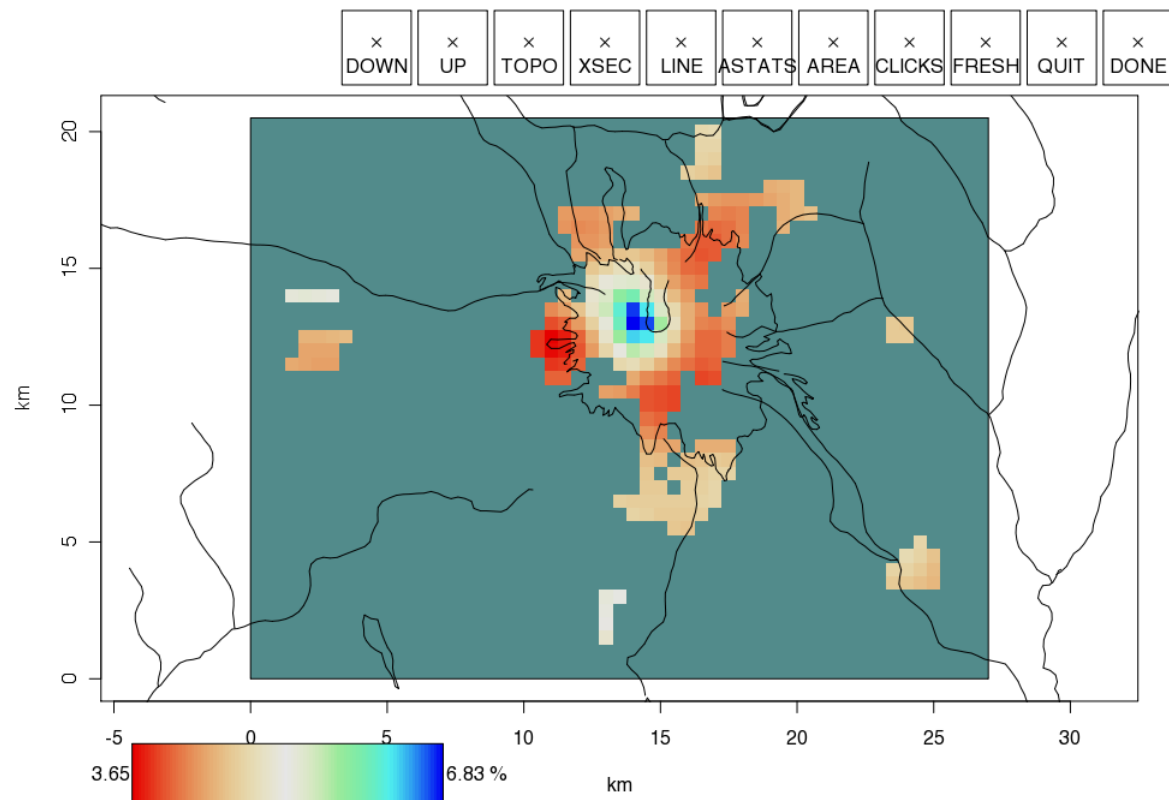

RTOMO

- Visualization for seismic tomography
- 2D tomographic inversion

[Download from CRAN Website](#)